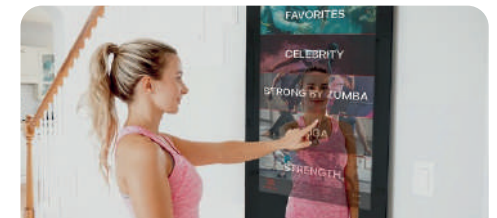

## APPLICAZIONI

Magic Mirror Wall Mounted Type

Regular Mirror Type

Home fitness

Exercise Guidance

Fitness Gym

Hair Salon