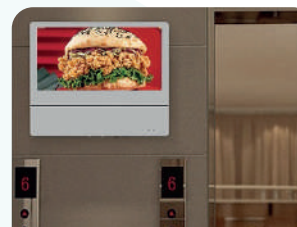

Dual horizontal type

Ascensori